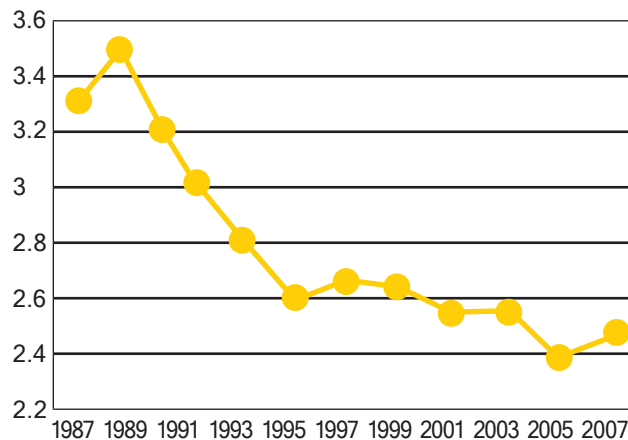

# HOPE FOR OUR HONEYBEES

THE YELLOW DOT PROJECT

Helping our  
valuable pollinators by  
increasing honeybee-  
friendly planting.

Sponsored by the Sonoma County  
Beekeepers' Association  
[www.yellowdotproject.org](http://www.yellowdotproject.org)